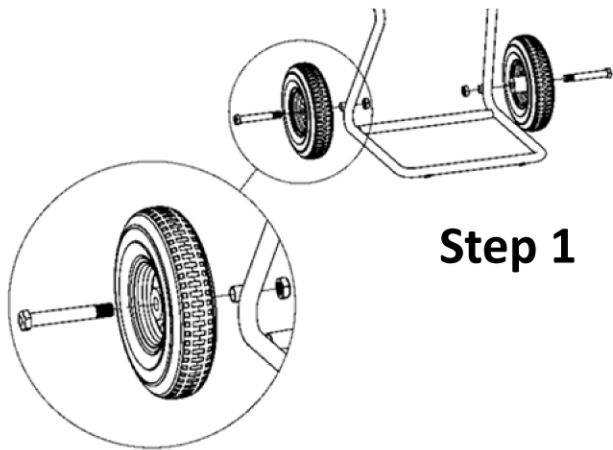

Model HT-2EZ – 2 Wheel Hose Truck Assembly

Instructions, Instrucciones, Instructions

| ITEM | PART NUMBER AND DESCRIPTION | QTY. |
|------|--|------|
| 1 | 45-1008-01 Frame Handle | 1 |
| 2 | BV 6100040 Tires & Wheels | 2 |
| 3 | 45-1006-01 Crank Handle Sub-Assy | 1 |
| 4 | 90276A192 Screw for Frame & Crank Handle | 4 |
| 5 | BV 5702057 Axle Bolt | 2 |
| 6 | 45-5701009 Axle Nut | 2 |
| 7 | 45-1007-01 Reel Sub Assy | 1 |
| 8 | 45-1002-01 Bottom Frame Sub Assy | 1 |

Step 3

Step 1

Step 4

Step 2