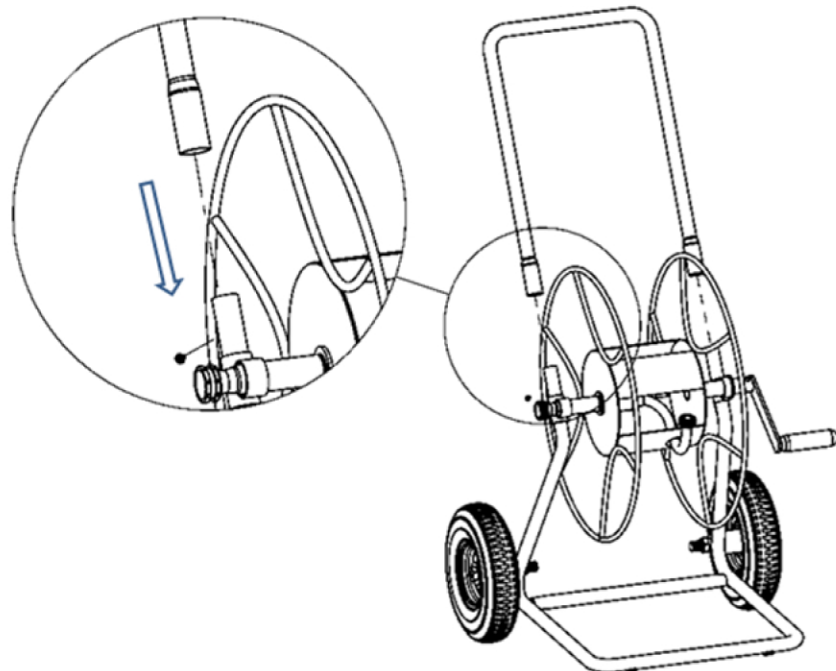

Model HT-2EZ – 2 Wheel Hose Truck Assembly

Instructions, Instrucciones, Instructions

| ITEM | PART NUMBER AND DESCRIPTION | QTY. |
|------|--|------|
| 1 | 45-1008-01 Frame Handle | 1 |
| 2 | BV 6100040 Tires & Wheels | 2 |
| 3 | 45-1006-01 Crank Handle Sub-Assy | 1 |
| 4 | 90276A192 Screw for Frame & Crank Handle | 4 |
| 5 | BV 5702057 Axle Bolt | 2 |
| 6 | 45-5701009 Axle Nut | 2 |
| 7 | 45-1007-01 Reel Sub Assy | 1 |
| 8 | 45-1002-01 Bottom Frame Sub Assy | 1 |

Step 3

Step 1

Step 4

Step 2