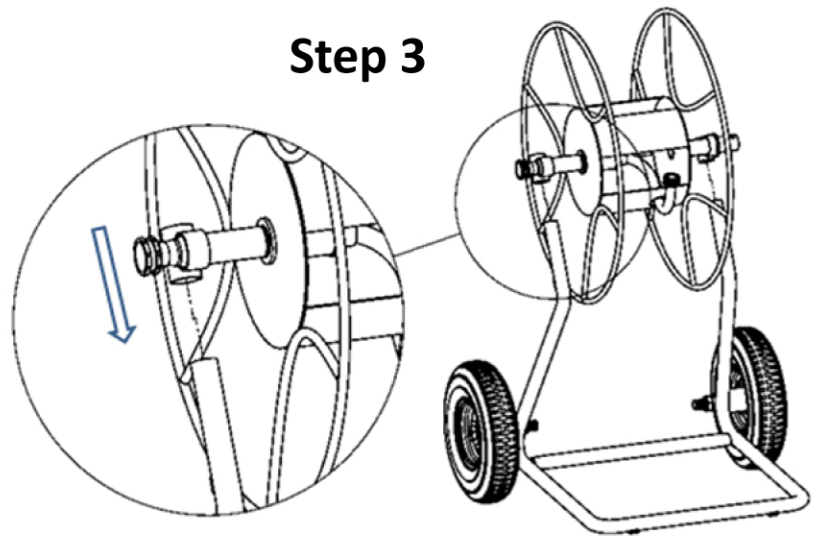

Model HT-2EZ – 2 Wheel Hose Truck Assembly

Instructions, Instrucciones, Instructions

| ITEM | PART NUMBER AND DESCRIPTION | QTY. |
|------|--|------|
| 1 | 45-1008-01 Frame Handle | 1 |
| 2 | BV 6100040 Tires & Wheels | 2 |
| 3 | 45-1006-01 Crank Handle Sub-Assy | 1 |
| 4 | 90276A192 Screw for Frame & Crank Handle | 4 |
| 5 | BV 5702057 Axle Bolt | 2 |
| 6 | 45-5701009 Axle Nut | 2 |
| 7 | 45-1007-01 Reel Sub Assy | 1 |
| 8 | 45-1002-01 Bottom Frame Sub Assy | 1 |

Step 3

Step 1

Step 4

Step 2