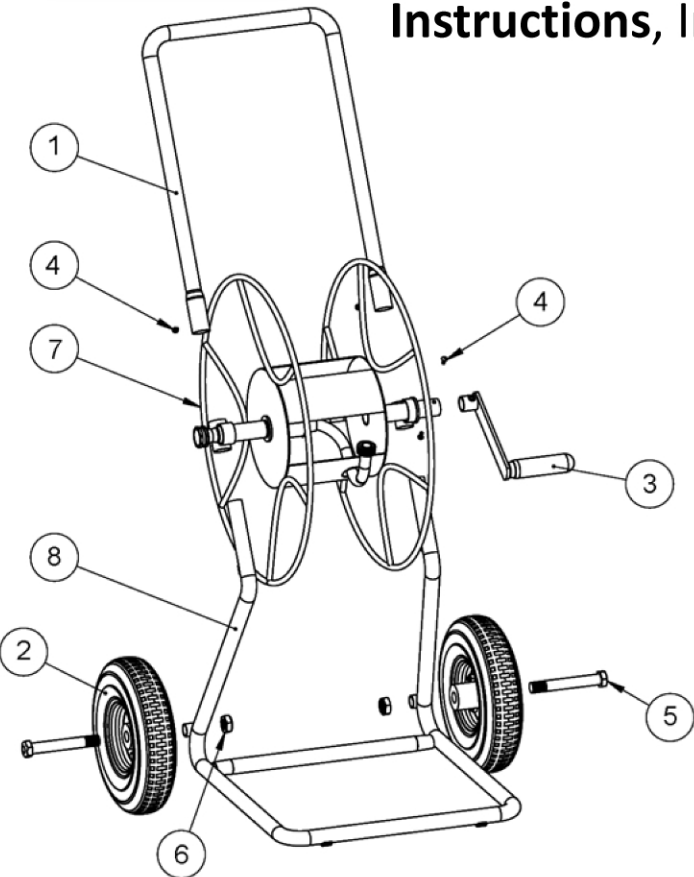

Model HT-2EZ – 2 Wheel Hose Truck Assembly

Instructions, Instrucciones, Instructions

| ITEM | PART NUMBER AND DESCRIPTION | QTY. |
|------|--|------|
| 1 | 45-1008-01 Frame Handle | 1 |
| 2 | BV 6100040 Tires & Wheels | 2 |
| 3 | 45-1006-01 Crank Handle Sub-Assy | 1 |
| 4 | 90276A192 Screw for Frame & Crank Handle | 4 |
| 5 | BV 5702057 Axle Bolt | 2 |
| 6 | 45-5701009 Axle Nut | 2 |
| 7 | 45-1007-01 Reel Sub Assy | 1 |
| 8 | 45-1002-01 Bottom Frame Sub Assy | 1 |

Step 3

Step 1

Step 4

Step 2